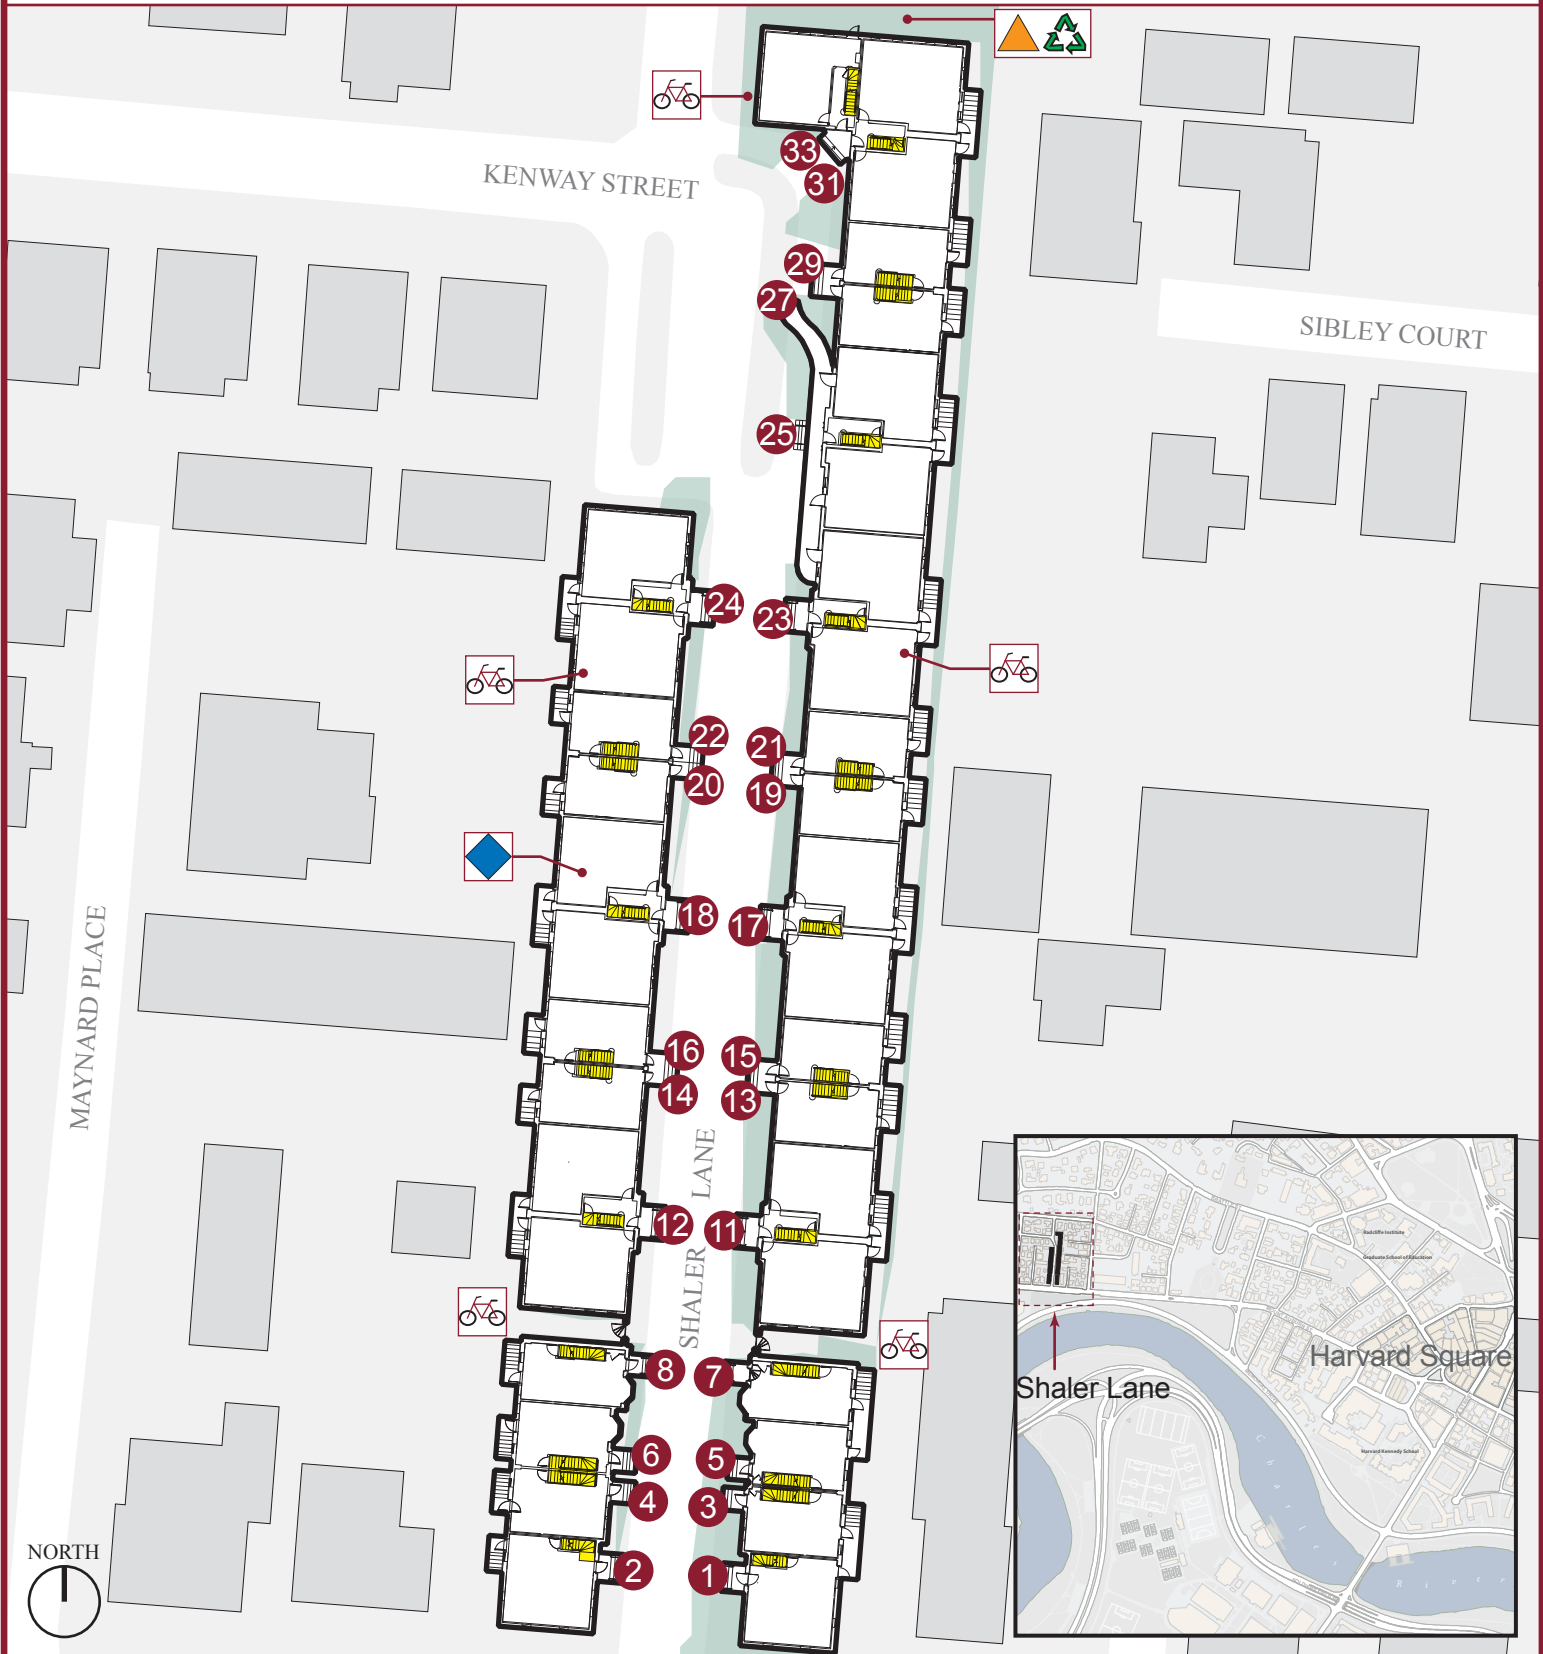

Shaler Lane

LEGEND

This site is an approximate diagram. Not responsible for omissions or errors.

Entry

Trash

Laundry on basement level

Stairway

Recycling

Bicycle Storage outside & on basement level